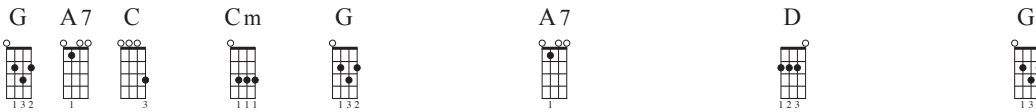

Beatles on the Ukulele
<https://jollyrogerukulele.com>

Repeats:
0 thru 12
5 thru 18
5 to end

$\text{♩} = 100$

Chords
& Lyrics

Musical staff for Chords & Lyrics, measures 1-4. The staff shows a treble clef, a key signature of one sharp (F#), and a 4/4 time signature. The melody consists of quarter notes: G4, A4, B4, C5, B4, A4, G4, F#4, E4, D4, C4.

Ukulele
Melody

Ukulele Melody staff, measures 1-4. The staff shows a treble clef and a 4/4 time signature. The melody consists of fret numbers: 0 2 3 3 3 3 3 0 2 0 3 0 0 3 2 0 3.

TuffUke

TuffUke staff, measures 1-4. The staff shows a treble clef and a 4/4 time signature. The melody consists of fret numbers: 0 2 3 3 3 3 3 0 2 0 3 0 0 3 2 0 3.

Musical staff for Chords & Lyrics, measures 5-8. The staff shows a treble clef, a key signature of one sharp (F#), and a 3/4 time signature. The melody consists of quarter notes: G4, A4, B4, C5, B4, A4, G4, F#4, E4, D4, C4, B3, A3, G3, F#3, E3, D3, C3.

Musical staff for Chords & Lyrics, measures 9-12. The staff shows a treble clef, a key signature of one sharp (F#), and a 4/4 time signature. The melody consists of quarter notes: G4, A4, B4, C5, B4, A4, G4, F#4, E4, D4, C4, B3, A3, G3, F#3, E3, D3, C3.