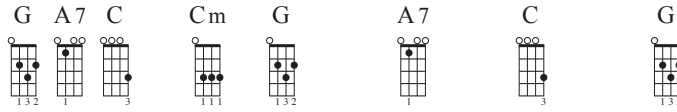

Beatles on the Ukulele
<https://jollyrogerukulele.com>

Repeats:
0 thru 12
5 thru 18
5 to end

$\text{♩} = 100$

Chords
& Lyrics

Musical staff for Chords & Lyrics, measures 1-4. The staff shows a treble clef, a key signature of one sharp (F#), and a 4/4 time signature. The melody consists of quarter notes: G4, A4, B4, C5, B4, A4, G4, F#4, E4, D4, C4.

Ukulele
Melody

Ukulele Melody staff, measures 1-4. The staff shows a treble clef and a 4/4 time signature. The melody consists of fret numbers: 0 2 3 3 3 3 3 0 2 0 3 0 0 3 2 0 3.

TuffUke

TuffUke staff, measures 1-4. The staff shows a treble clef and a 4/4 time signature. The melody consists of fret numbers: 0 2 3 3 3 3 3 0 2 0 3 0 0 3 2 0 3.

Musical staff for Chords & Lyrics, measures 5-8. The staff shows a treble clef, a key signature of one sharp (F#), and a 3/4 time signature. The melody consists of quarter notes: G4, A4, B4, C5, B4, A4, G4, F#4, E4, D4, C4, B3, A3, G3, F#3, E3, D3, C3.

Musical staff for Chords & Lyrics, measures 9-12. The staff shows a treble clef, a key signature of one sharp (F#), and a 4/4 time signature. The melody consists of quarter notes: G4, A4, B4, C5, B4, A4, G4, F#4, E4, D4, C4, B3, A3, G3, F#3, E3, D3, C3.