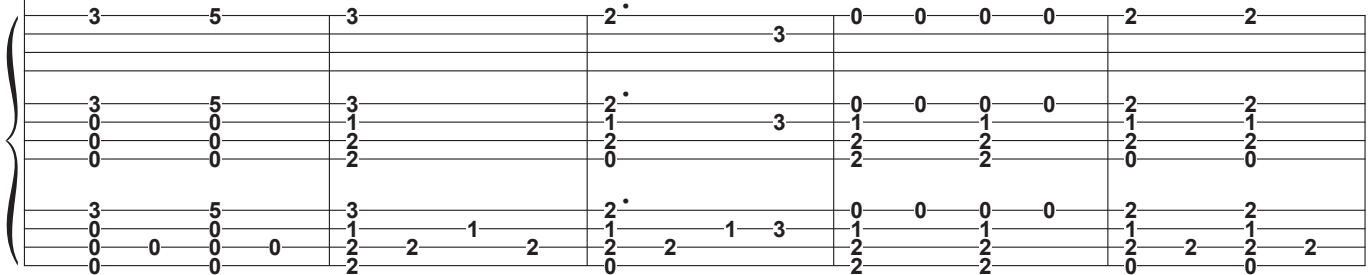

how I'm yearn - ing to min - gle with the old time