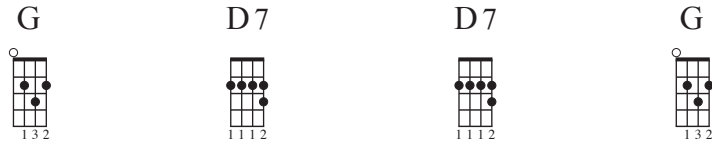

# Happy Birthday

February 2, 2020  
 Patty and Mildred Hill (1893)  
 Arranged by Gary Jugert  
 for Ukulele

## Baritone Chords

C D7 G

Introduction to Ukulele  
<https://jollyrogerukulele.com>

♩ = 120