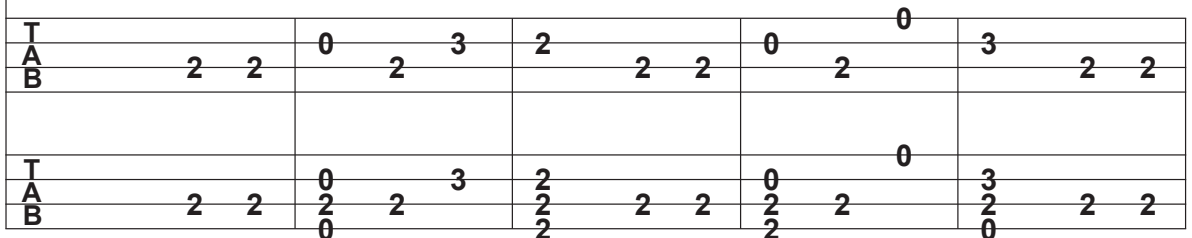

Ukulele Melody