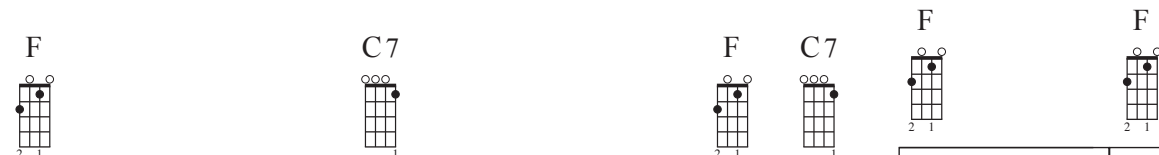

Baritone
 Ukulele
 Chord
 Shapes

Repeats:
 0 thru 8
 1 thru 7
 9 to end

♩ = 64

*Sheldon says if you
 make a mistake you
 have to start over. :-)
 Is that bad advice?*

Chords
 & Lyrics

Lyrics: Soft kit - ty warm kit - ty lit - tle ball of fur.
 Harmonica in F: 6 5 5 ~5 ~4 ~4 4 ~4 5 ~5 6

Ukulele
 Melody

Fingers: Ring Open Open Index Ring Ring Index Ring Open Index Ring

TuffUke

Arpeggio

Ch&L

Lyrics: Hap - py kit - ty sleep - y kit - ty. Purr, purr, purr. purr.
 Harmonica in F: 6 6 5 5 ~5 ~5 ~4 ~4 4 ~4 4 4

Uke

Fingers: Ring Ring Open Open Index Index Ring Ring Index Ring Index Strum

Tuff

Arp.

Composer's Corner:

1. Keep the melody and chords the same, but re-write the lyrics to be about your favorite animal.
2. Use these two chords but change the melody and the words to write your own song.