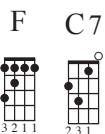

Baritone
 Ukulele
 Chord
 Shapes

Repeats:
 0 thru 8
 1 thru 7
 9 to end

♩ = 64

*Sheldon says if you
 make a mistake you
 have to start over. :-)
 Is that bad advice?*

Chords
 & Lyrics

Lyrics: Soft kit - ty warm kit - ty lit - tle ball of fur.
 Harmonica in F: 6 5 5 ~5 ~4 ~4 4 ~4 5 ~5 6

Ukulele
 Melody

Fingers: Ring Open Open Index Ring Ring Index Ring Open Index Ring

TuffUke

Arpeggio

Ch&L

Lyrics: Hap - py kit - ty sleep - y kit - ty. Purr, purr, purr. purr.
 Harmonica in F: 6 6 5 5 ~5 ~5 ~4 ~4 4 ~4 4 4

Uke

Fingers: Ring Ring Open Open Index Index Ring Ring Index Ring Index Strum

Tuff

Arp.

Composer's Corner:

1. Keep the melody and chords the same, but re-write the lyrics to be about your favorite animal.
2. Use these two chords but change the melody and the words to write your own song.